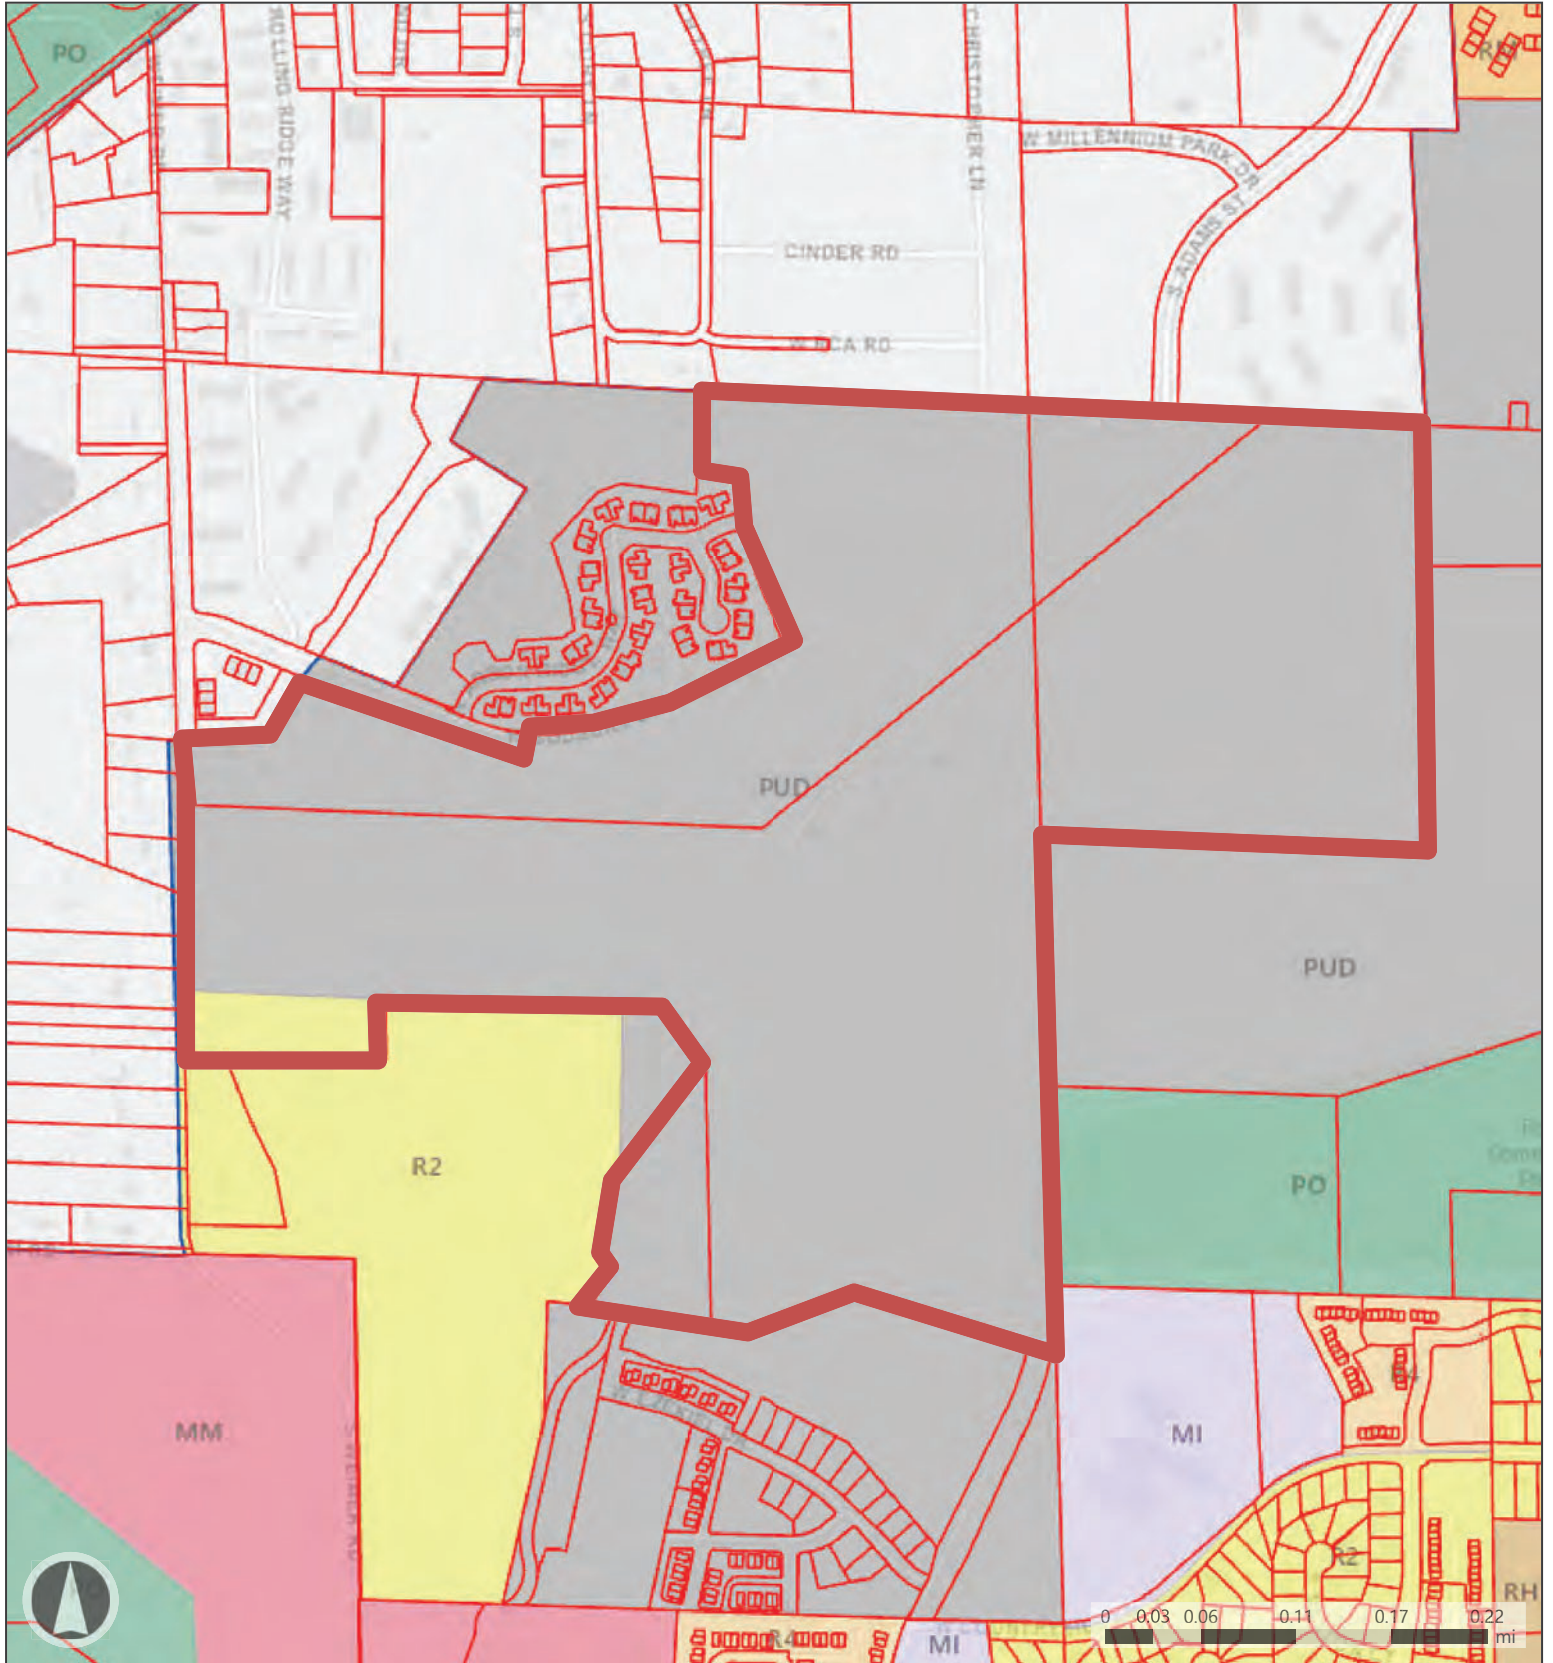

Map Legend

- Parcels
- Bloomington Municipal Boundary

**Map Legend**

-  Parcels
-  Bloomington Municipal Boundary

**Code : Description**

-  R2 : Residential Medium Lot
-  R4 : Residential Urban

039

-  RH : Residential High-Density Multifamily
-  RM : Residential Multifamily
-  MI : Mixed-Use Institutional