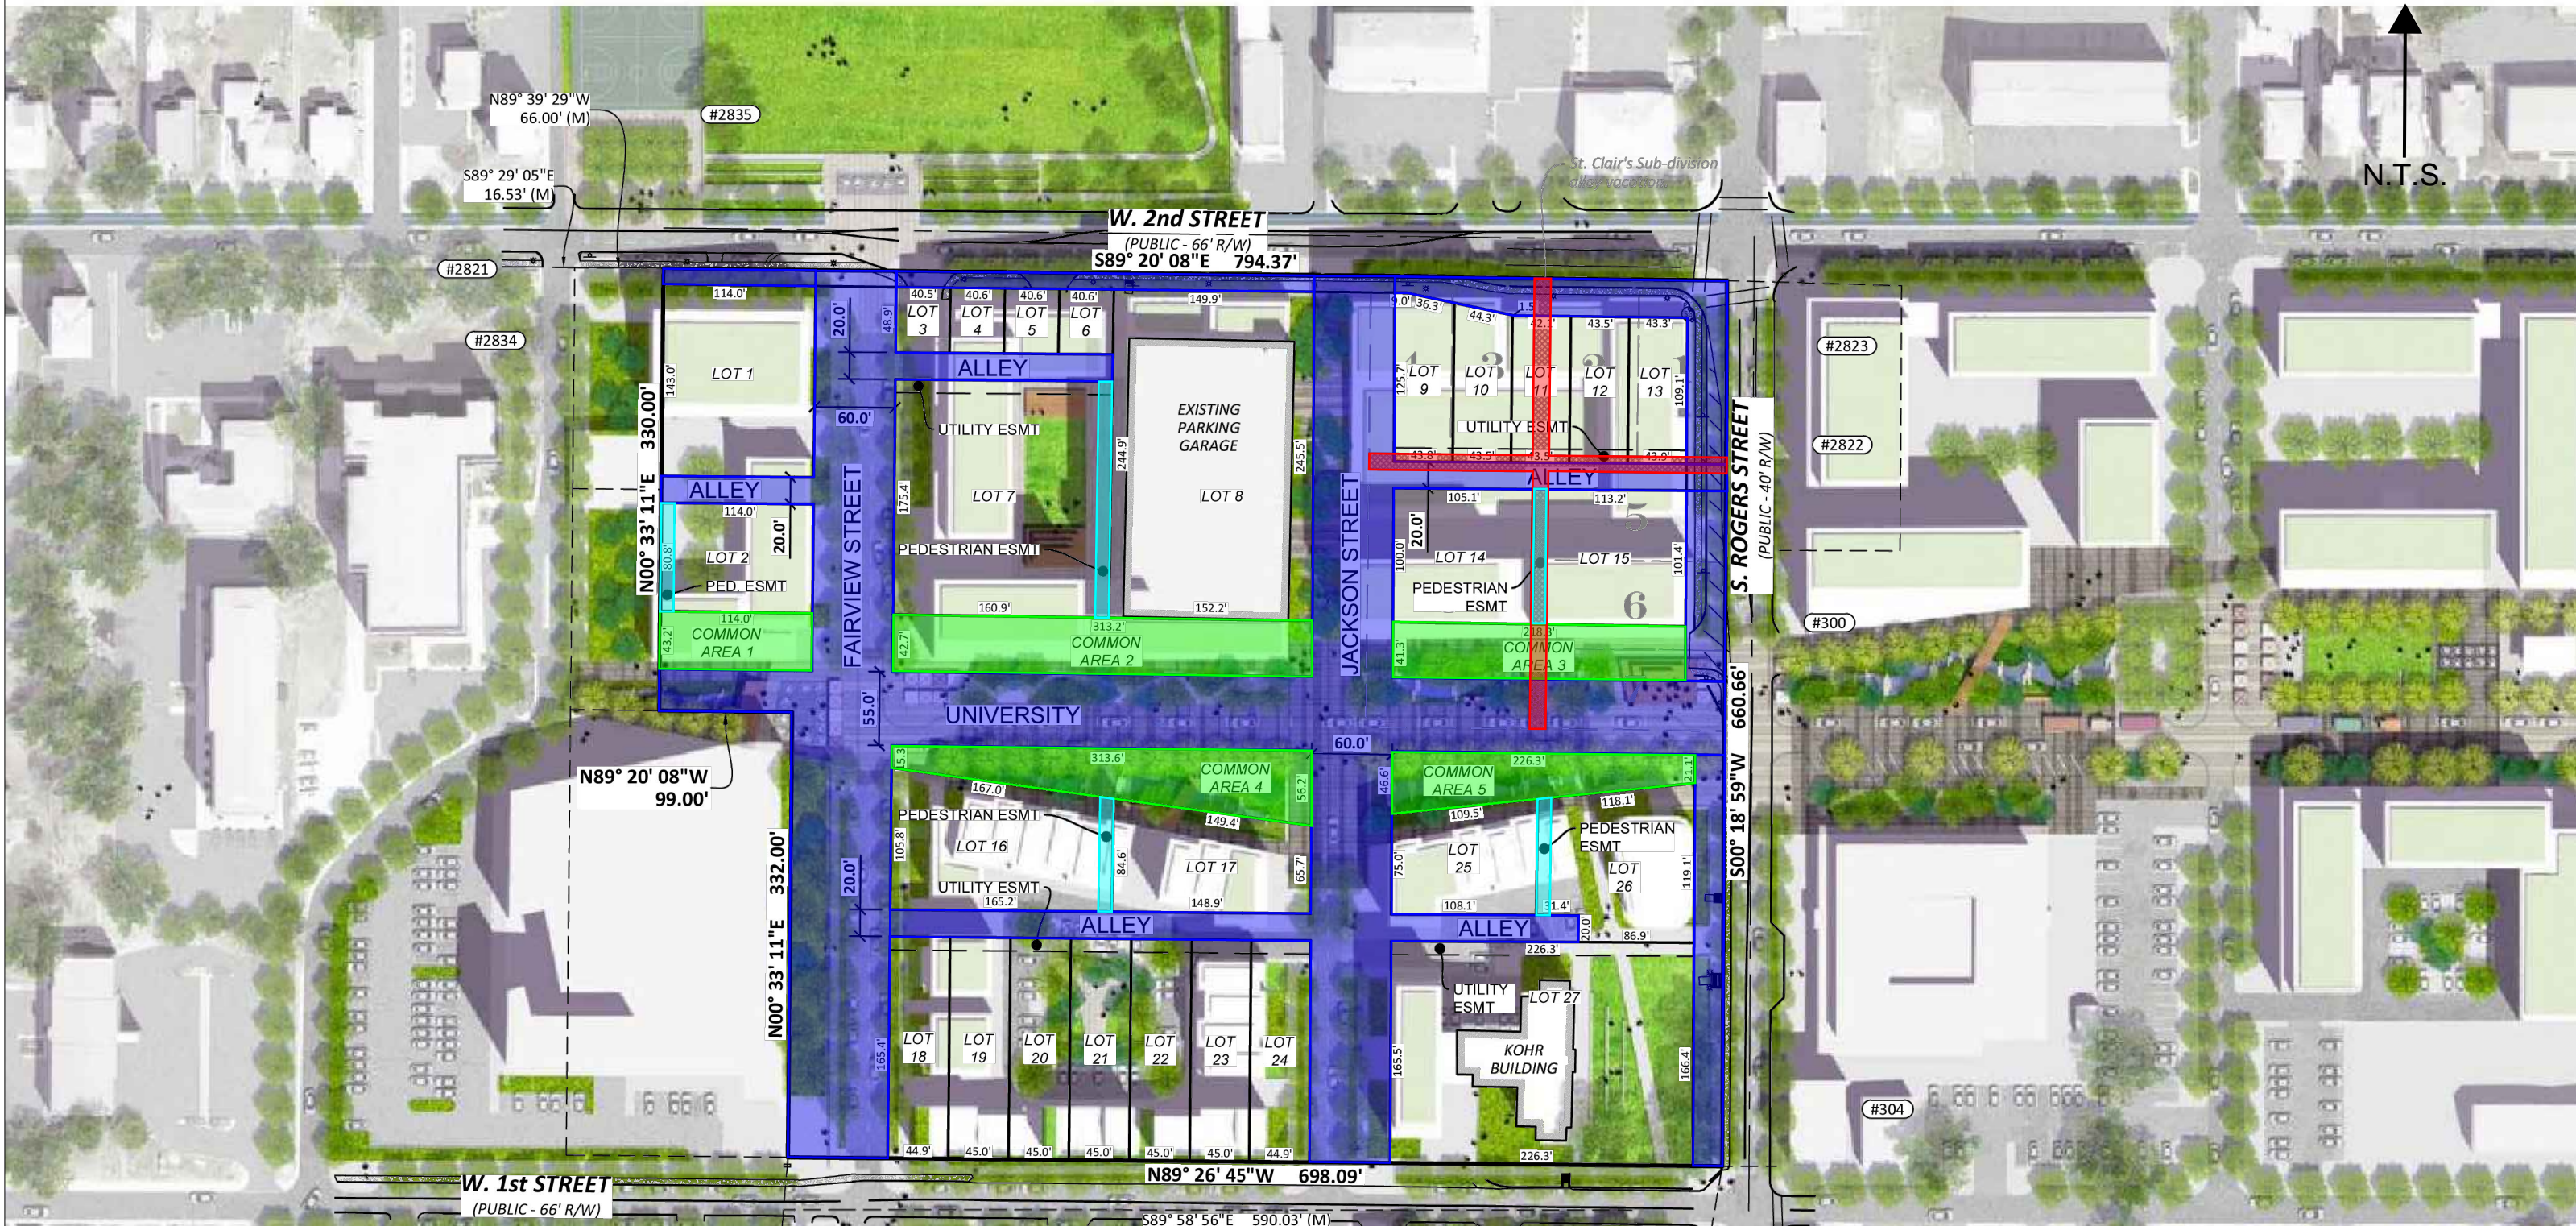

Hopewell West Primary Plat Alley Vacation Exhibit 1

-  Alleys to Vacate - Approximately 0.16 Acres
-  ROW Dedication - Approximately 3.77 Acres
-  Public Parks - Approximately 1.06 Acres
-  Pedestrian Esmt - Approximately 0.12 Acres

N.T.S.

Hopewell West Primary Plat Alley Vacation Exhibit 2

- Alleys to Vacate - Approximately 0.16 Acres
- ROW Dedication - Approximately 3.77 Acres
- Public Parks - Approximately 1.06 Acres
- Pedestrian Esmt - Approximately 0.12 Acres