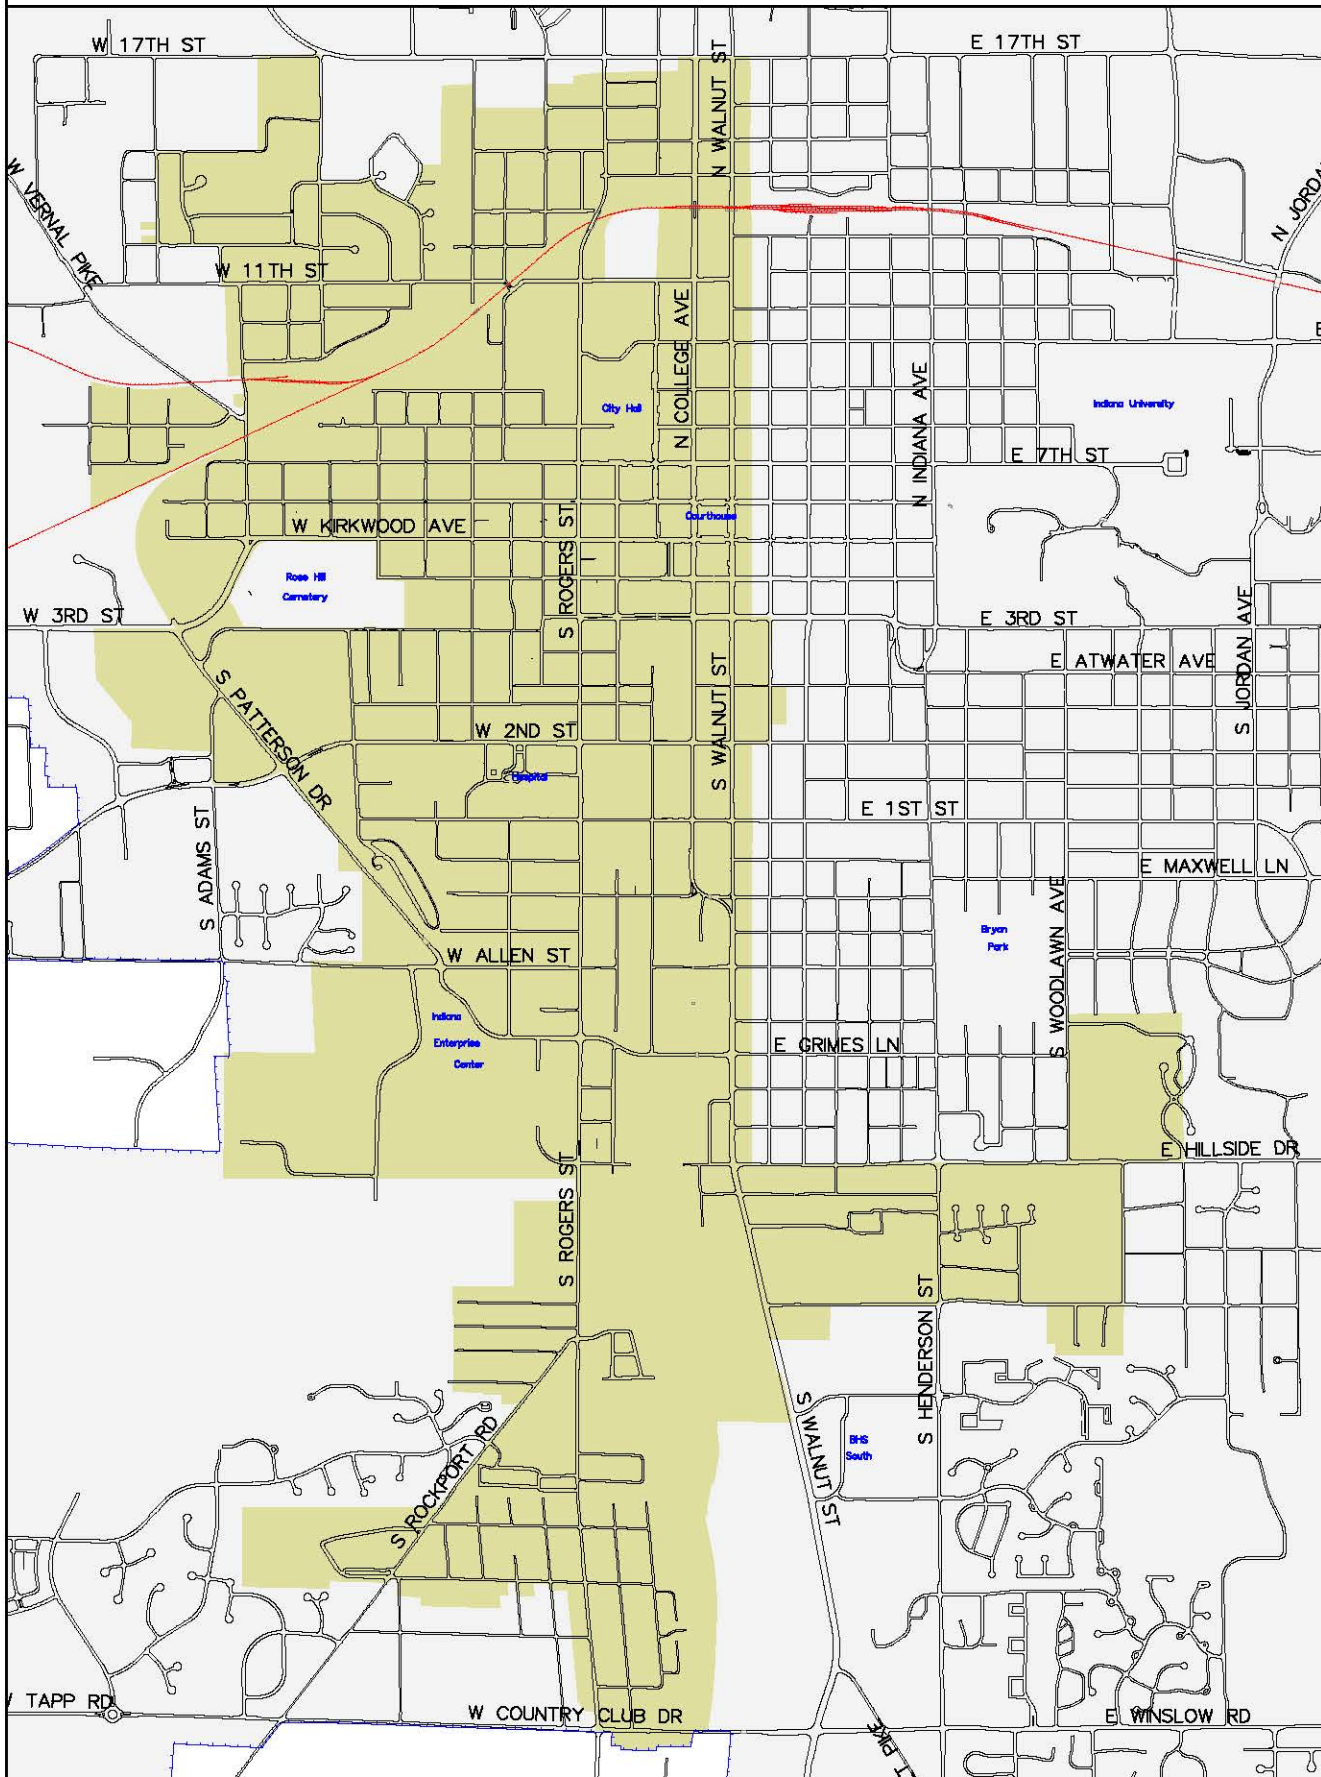

Bloomington Urban Enterprise Zone

Feb 17, 2011

City of Bloomington
Geographic Information System

For use as map information only, information is NOT warranted.

Scale: 1" = 1800'

TueZLP