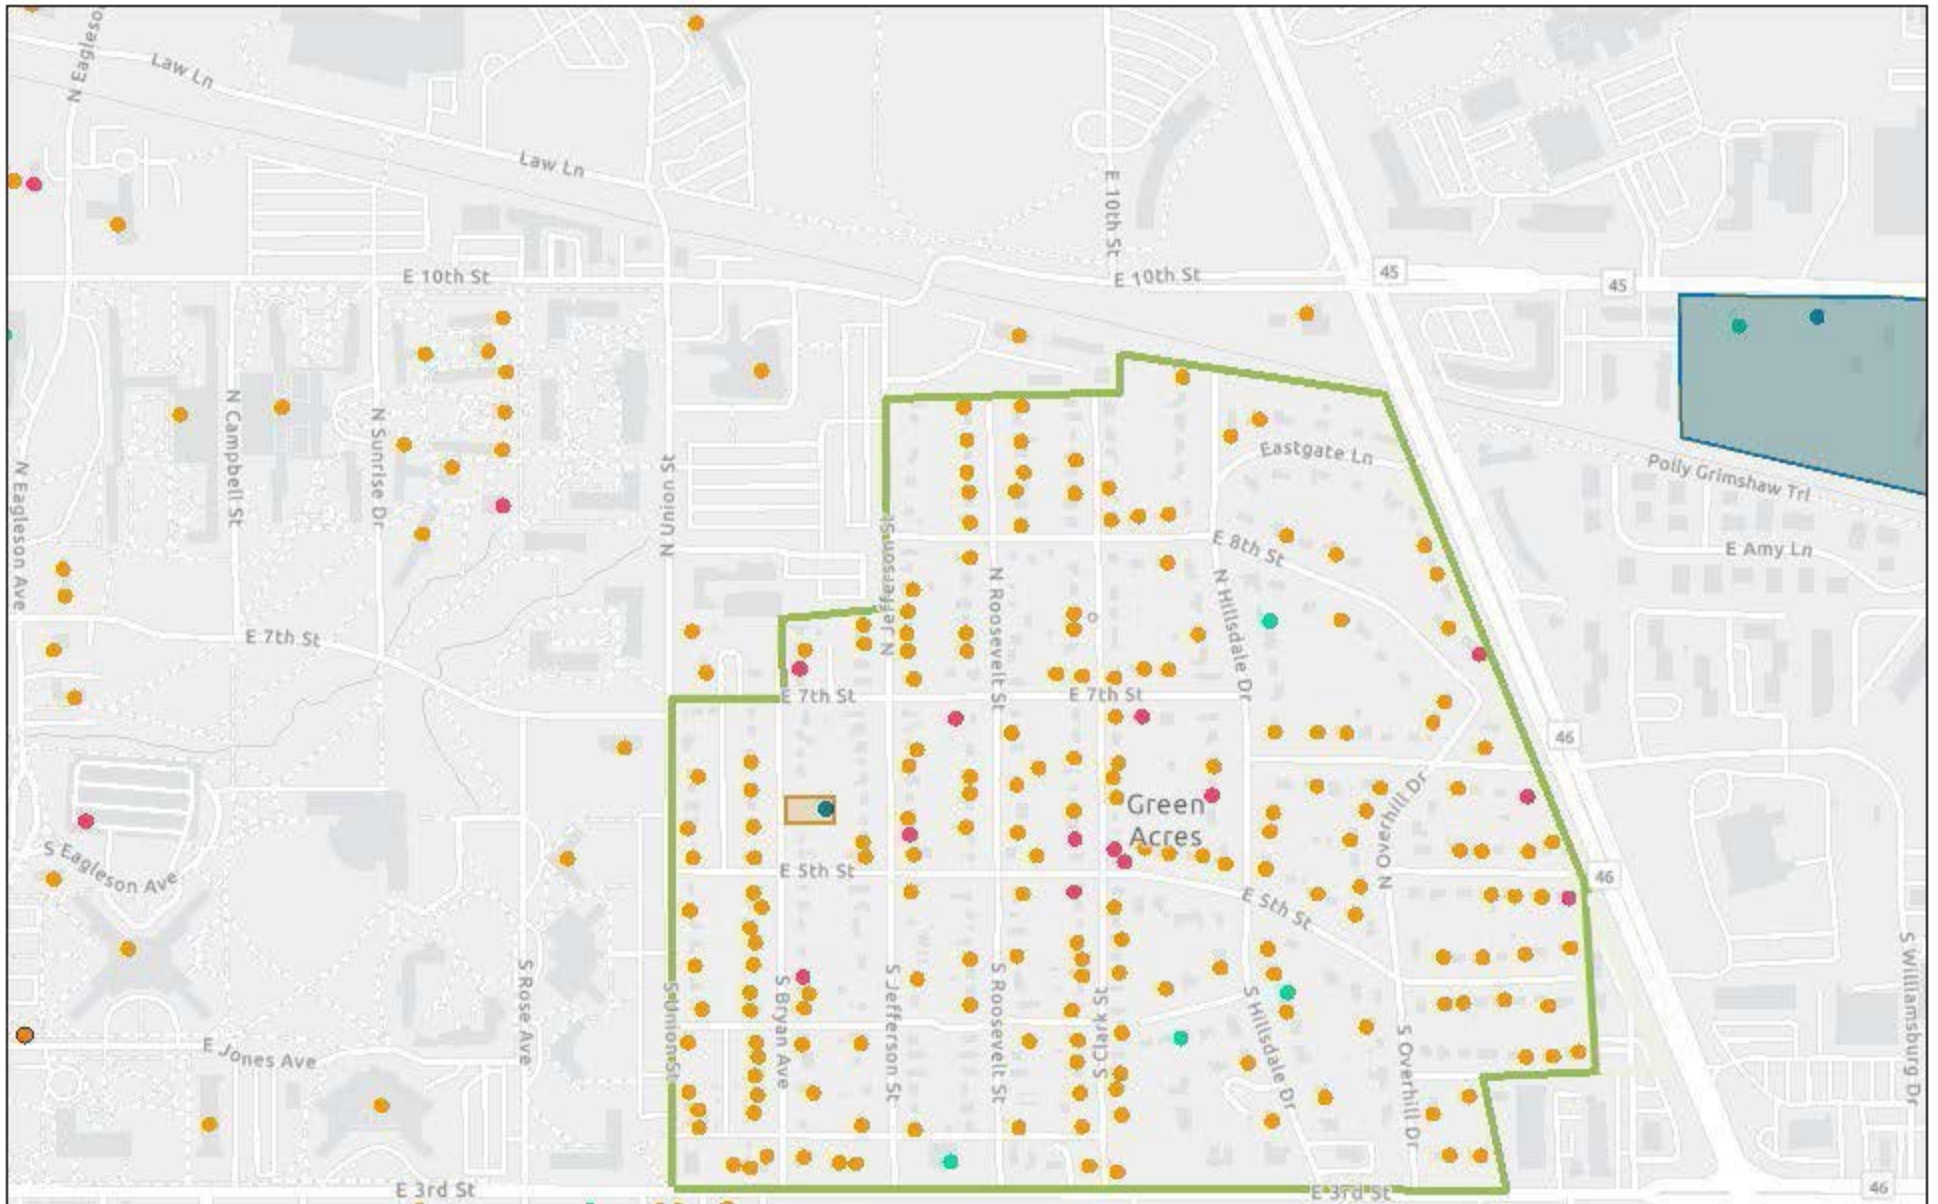

Map of Green Acres Proposed Conservation District Boundaries

7/10/2024, 10:21:28 PM

Esri Community Maps Contributors, City of Bloomington, © OpenStreetMap, Microsoft, Esri, TomTom, Garmin, SafeGraph, GeoTechnologies, Inc, METV