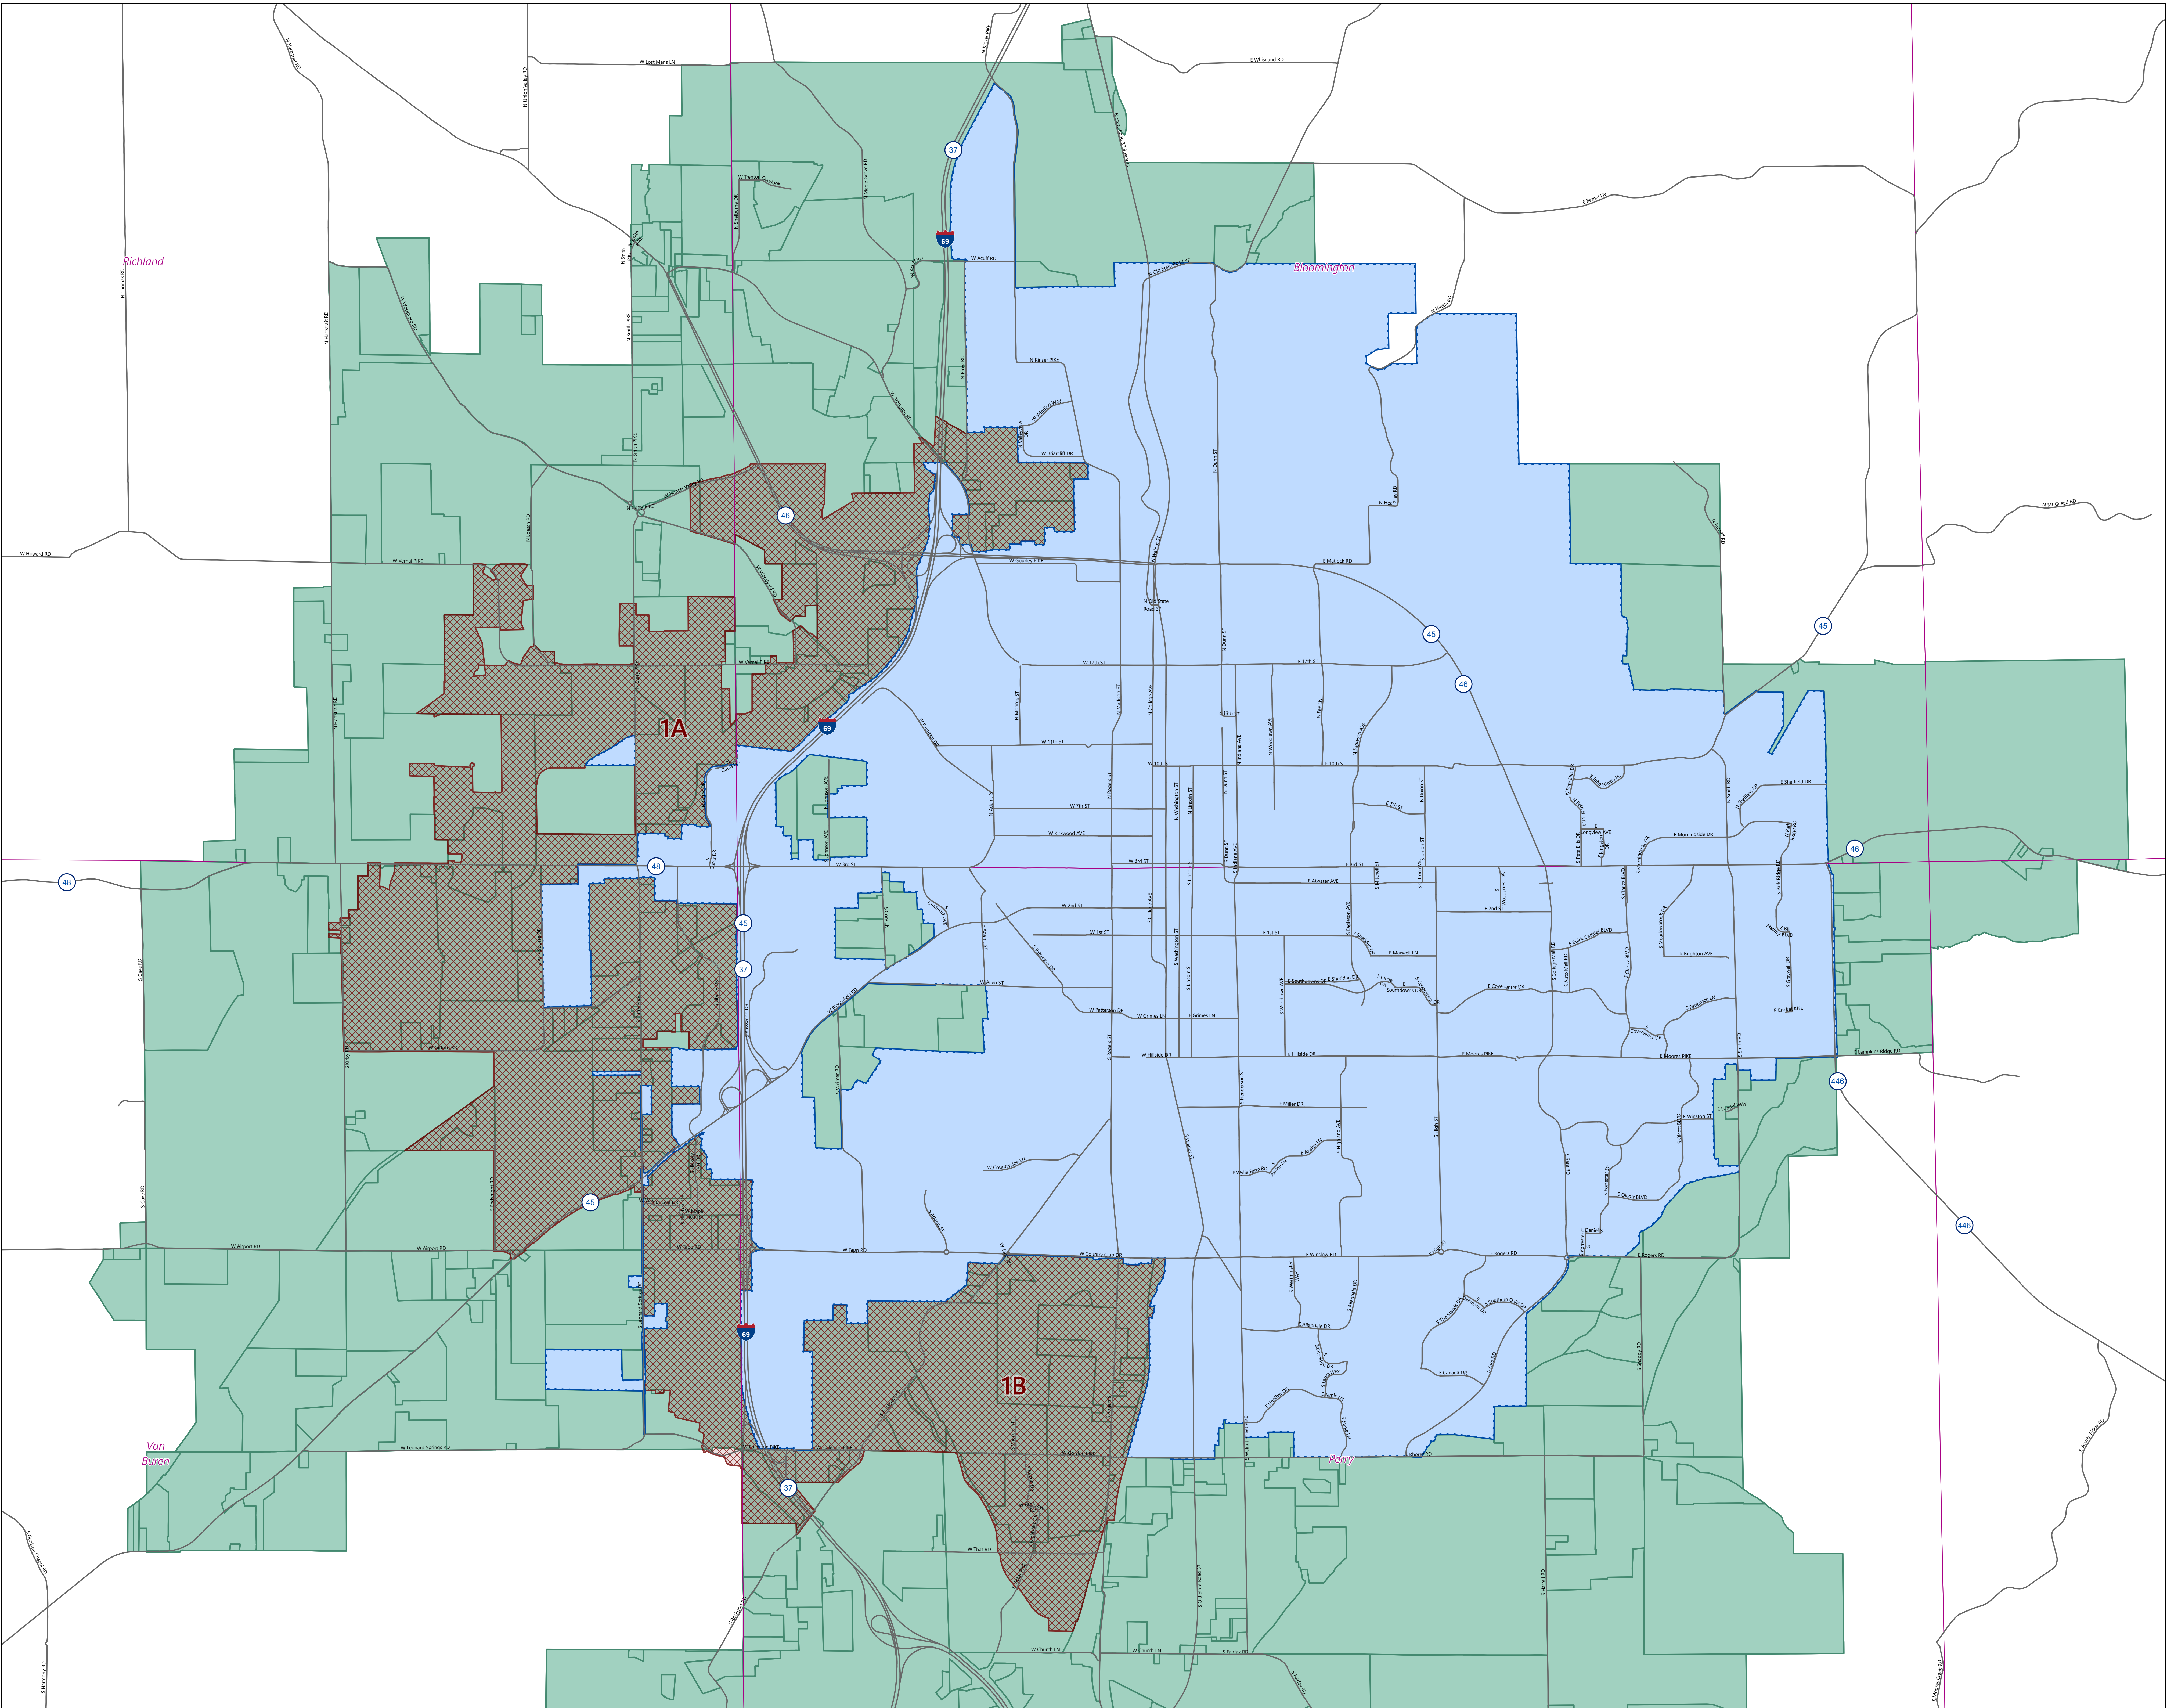

Monroe County Urbanization Area

1. Map Legend
2. Monroe County Urbanizing Area
   - Township Boundaries
   - Municipal Boundary
   - Proposed Annexation Areas