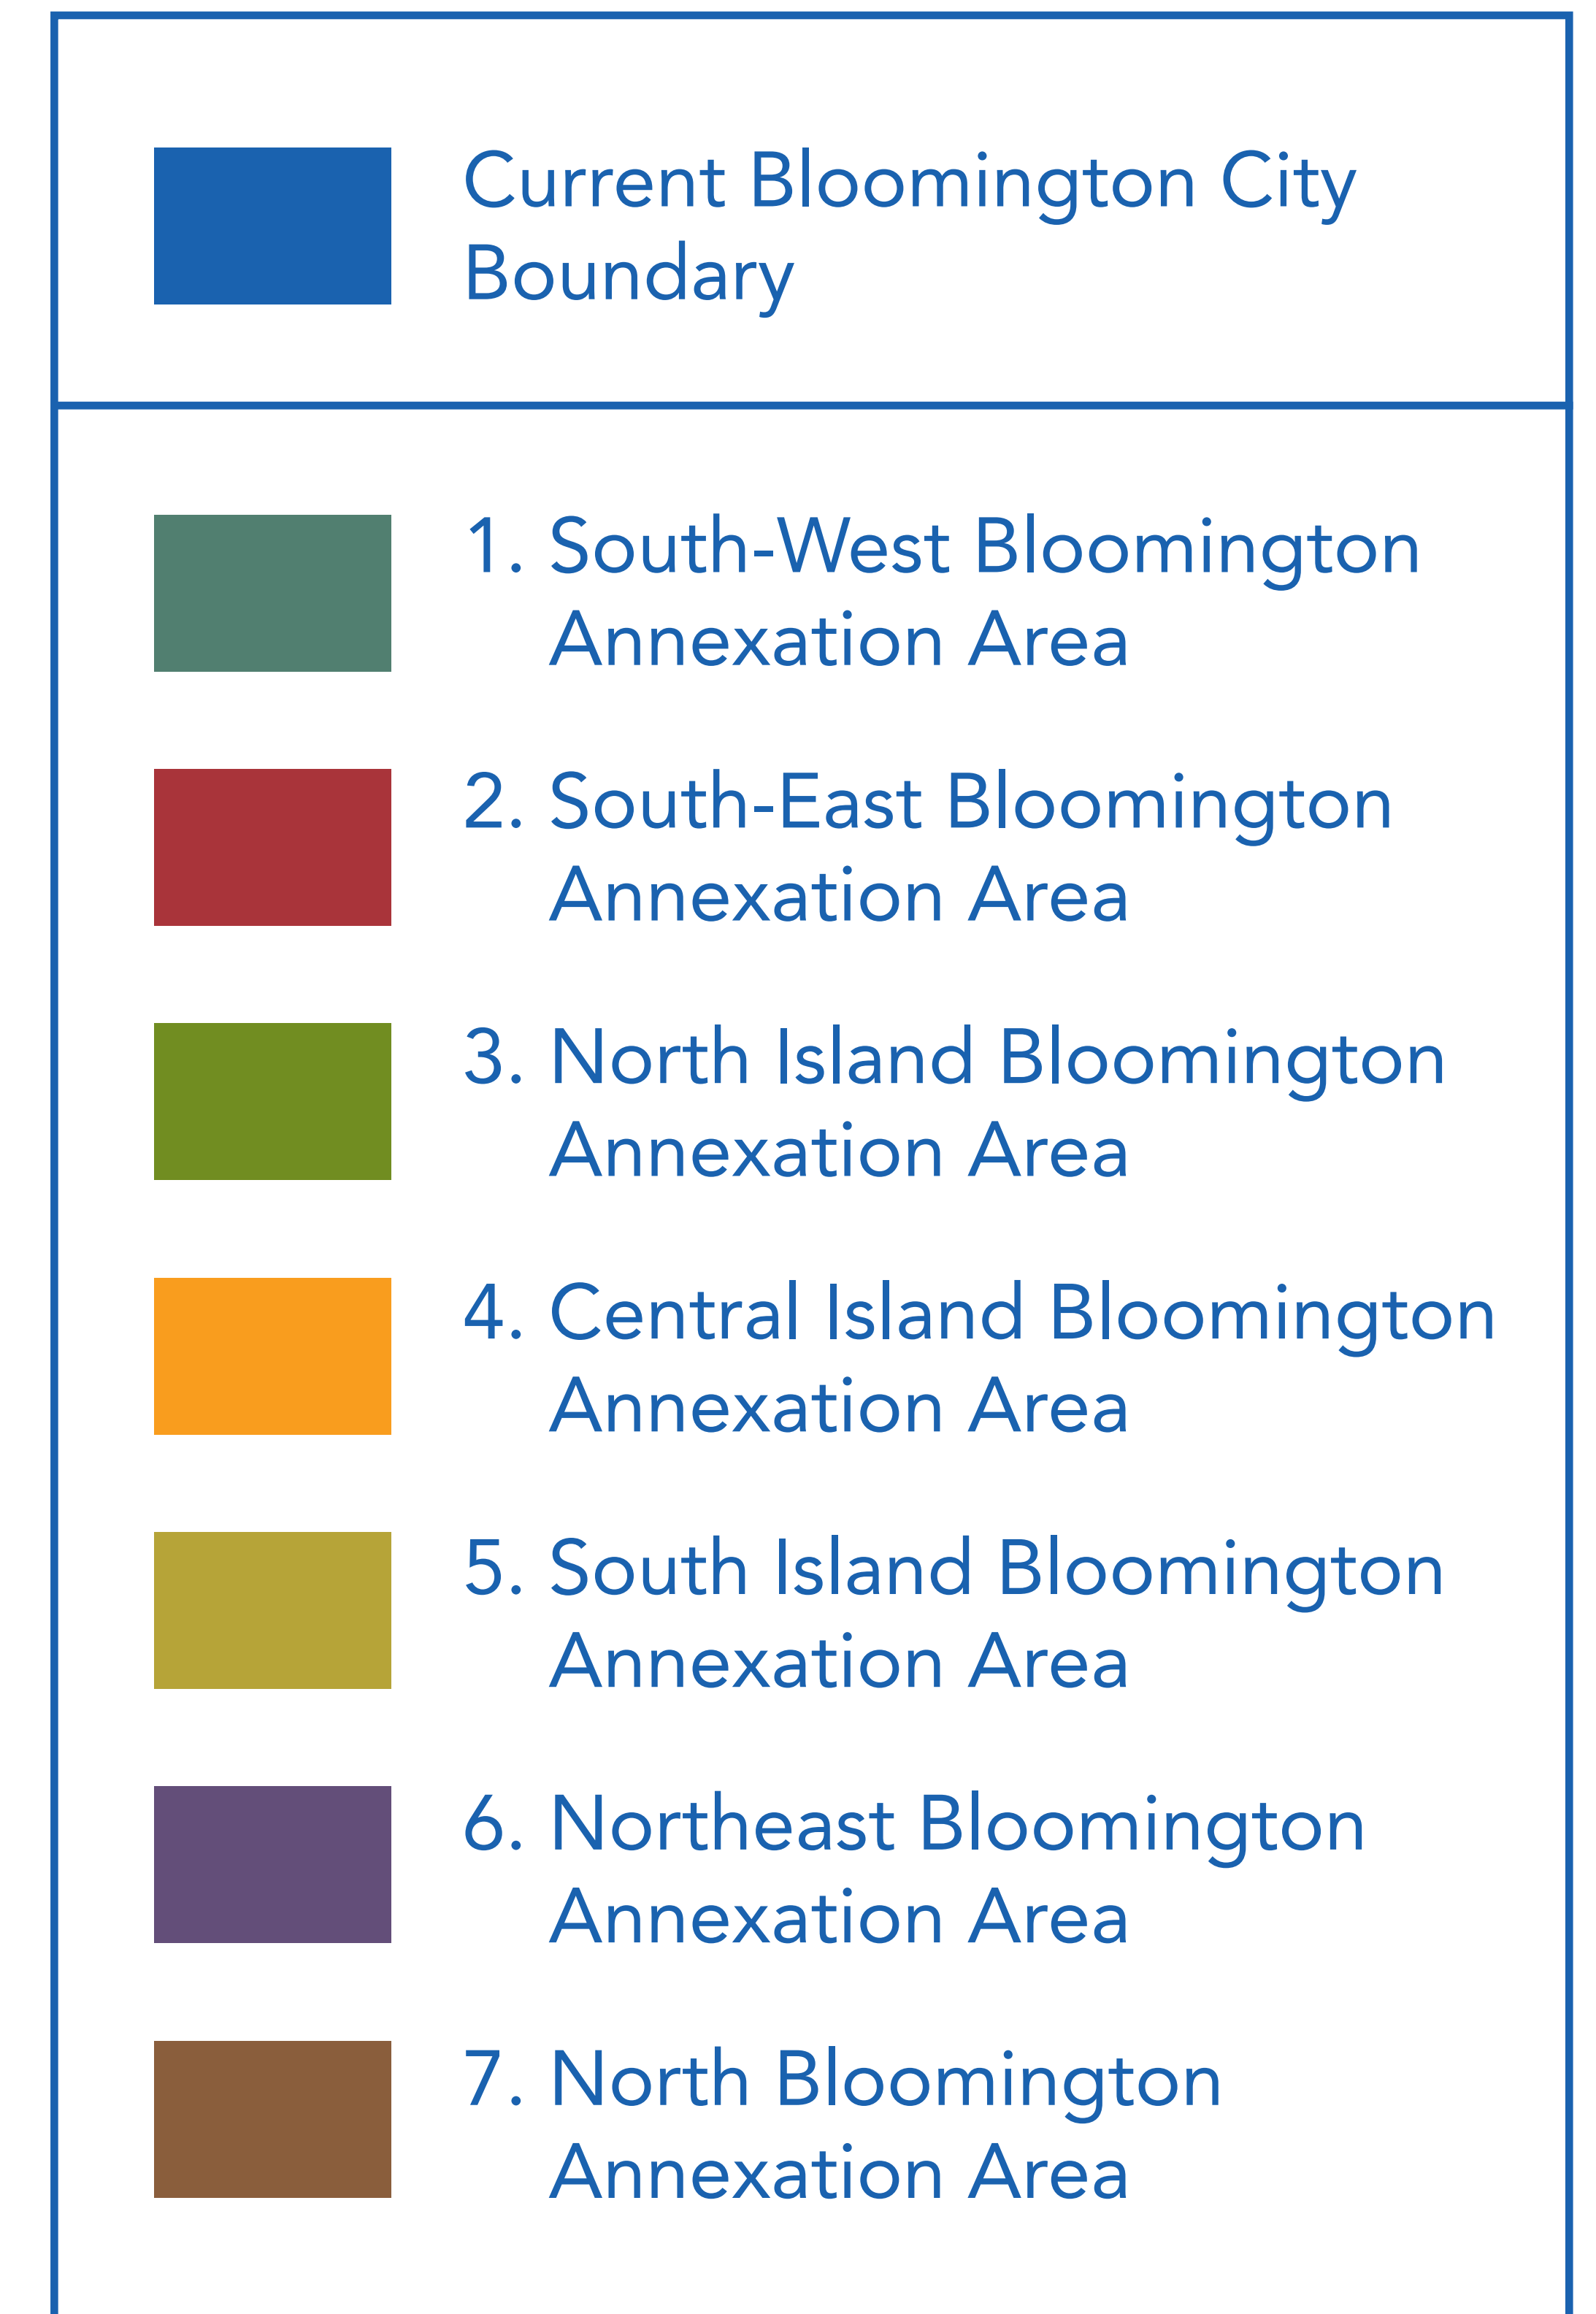

# Proposed Annexation Area (effective 2020)

CITY OF BLOOMINGTON